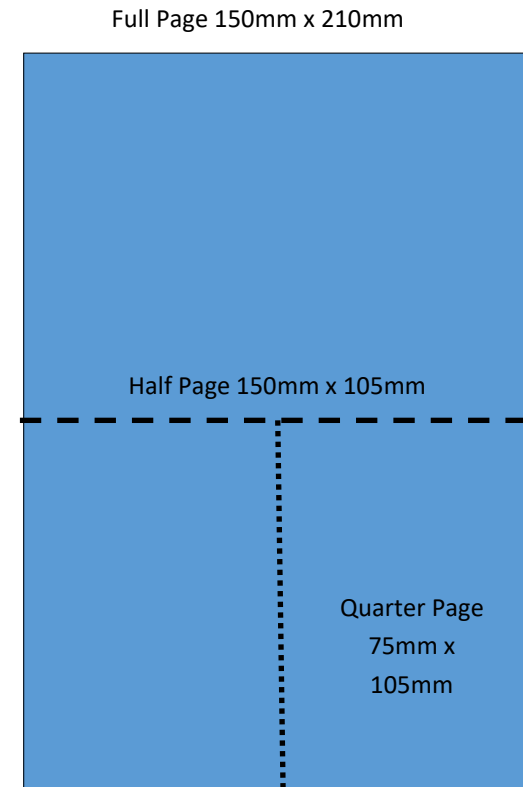

- Full Page Advert: 150mm x 210 mm - NIS 500
- Half Page Advert: 150mm x 105 mm - NIS 300
- Quarter Page Advert: 75mm x 105mm - NIS 170

For more information on sponsorships and advertising with Center Stage Community Theater, please contact:  
Daniella Crankshaw: [daniella@centerstageisrael.com](mailto:daniella@centerstageisrael.com)